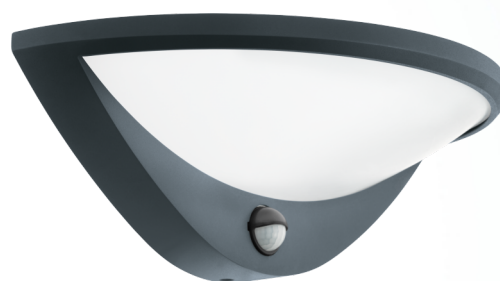

97312 BELCREDA

General Information

Material number	97312
Type	wall luminaire
Product segment	Outdoor
Theme	sonstige / nicht zuordenbar

Dimensions

Article Height (in mm)	125
Article Length (in mm)	330
Net Weight	1.215 Kilogram
Article Overhang (in mm)	165

Material & Colour

Enclosure Material	cast aluminium
Enclosure Colour	anthracite
Glass/Shade Material	plastic
Glass/Shade Color	white

Functionality

Switch Type	Sensor + day-/night-Sensor
Sensor Angle (in °)	120
Sensitivity min. (in lux)	2
Sensitivity max. (in lux)	300
Burning Time min. (in sec.)	10
Burning Time max. (in sec.)	480
Distance (in Meter)	6

Technical changes reserved

Function	corner mounting possible LED not replaceable
Battery	No

Technical Information

Protection Degree	IP44
Protection Class	1
Mains Voltage	220-240V,50/60Hz
Dimmable	No

Illuminant 1