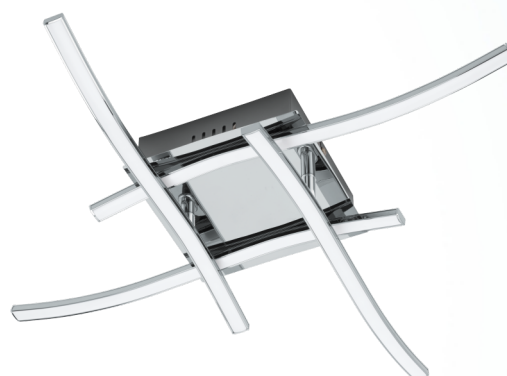

96327 VALMORA

General Information

Material number	96327
Type	ceiling luminaire
Product segment	Indoor
Theme	sonstige / nicht zuordenbar

Dimensions

Article Height (in mm)	105
Article Width (in mm)	560
Article Length (in mm)	560
Net Weight	1.336 Kilogram

Material & Colour

Enclosure Material	aluminium
Enclosure Colour	chrome
Glass/Shade Material	plastic
Glass/Shade Color	white

Functionality

Switch Type	without switch
Function	LED not replaceable
Battery	No