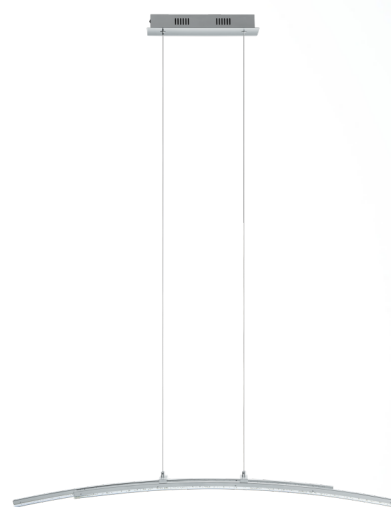

96096 PERTINI

General Information

Material number	96096
Type	pendant luminaire
Product segment	Indoor
Theme	sonstige / nicht zuordenbar

Dimensions

Article Height (in mm)	1500
Article Width (in mm)	80
Article Length (in mm)	960
Net Weight	1.86 Kilogram

Material & Colour

Enclosure Material	steel, aluminium
Enclosure Colour	chrome
Glass/Shade Material	plastic
Glass/Shade Color	transparent

Functionality

Switch Type	without switch
Function	LED not replaceable
Battery	No

Technical Information

Protection Degree	IP20
Protection Class	2

Technical changes reserved