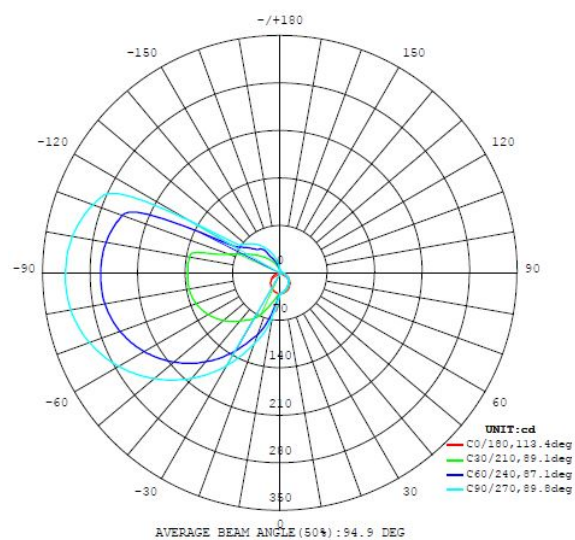

96065 PANDELLA 1

General Information

Material number	96065
Type	mirror luminaire
Product segment	Indoor
Theme	Bath

Dimensions

Article Height (in mm)	40
Article Length (in mm)	600
Article Overhang (in mm)	120

Technical Information

Protection Degree	IP44
Protection Class	2
Mains Voltage	220-240V,50/60Hz
Operation Voltage	220-240V,50/60Hz
Dimmable	No

Technical changes reserved

Illuminant 1

Nominal Luminous Flux (in lm)	1350
Equivalence With Incandescent Lamp (W)	90
Color Temperature	4000K neutral white
Nominal Lifetime (in h)	25000
Switching Cycles	15000
Colour Rendering Index (Ra, CRI)	>80
Energy Efficiency Class	A+
Rated Lamp Power (0,1W precision)	11
Color Tolerance (LED, SDCM)	<6