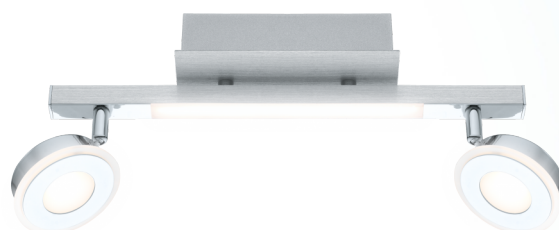

95997A CARDILLIO

General Information

Material number	95997A
Type	spot
Product segment	Indoor
Theme	sonstige / nicht zuordenbar

Dimensions

Article Height (in mm)	195
Article Width (in mm)	125
Article Length (in mm)	390
Net Weight	1.08 Kilogram
Canopy Length (in mm)	135
Canopy Width (in mm)	115
Canopy Height (in mm)	45

Material & Colour

Enclosure Material	aluminium, steel
Enclosure Colour	aluminium, chrome
Glass/Shade Material	plastic
Glass/Shade Colour	satined

Functionality

Switch Type	without switch
Function	LED not replaceable
Battery	No

Illuminant 2

Socket Type (2)	LED
Illuminant Type (2)	LED
Illuminant incl. (2)	INCLUSIVE
max. Wattage (2)	1X3,3W
Dimmable	Yes
Function	LED not replaceable

Technical changes reserved

EGLO Leuchten GmbH
Heiligkreuz 22 | 6136 Püll | Austria