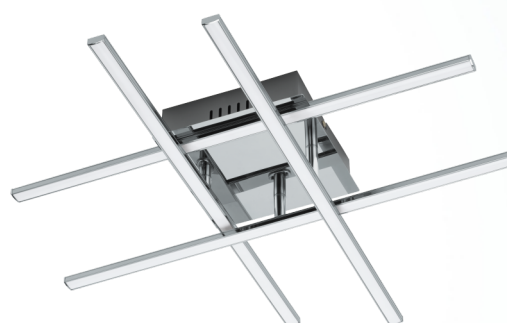

95568 LASANA 1

General Information

Material number	95568
Type	wall / ceiling luminaire
Product segment	Indoor
Theme	sonstige / nicht zuordenbar

Dimensions

Article Height (in mm)	95
Article Width (in mm)	500
Article Length (in mm)	500
Net Weight	1.4 Kilogram

Material & Colour

Enclosure Material	steel
Enclosure Colour	chrome
Glass/Shade Material	plastic
Glass/Shade Color	white

Functionality

Switch Type	without switch
Function	LED not replaceable
Battery	No

Technical Information

Protection Degree	IP20
Protection Class	2

Technical changes reserved

Mains Voltage	220-240V,50/60Hz
Operation Voltage	24V
Dimmable	No

Illuminant 1

Socket Type (1)	LED
Illuminant Type (1)	LED
Illuminant incl. (1)	INCLUSIVE
max. Wattage (1)	24W
Nominal Luminous Flux (in lm)	2520
Equivalence With Incandescent Lamp (W)	153
Color Temperature	3000K warm white
Nominal Lifetime (in h)	25000
Switching Cycles	15000
Colour Rendering Index (Ra, CRI)	>80
Energy Efficiency Class	LED - A+
Dimmable	No
Function	LED not replaceable
Rated Lamp Power (0,1W precision)	24
Color Tolerance (LED, SDCM)	<6