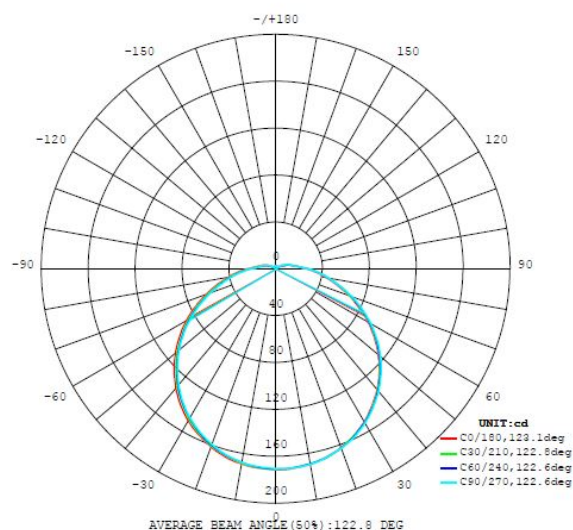

95282 LED CARPI

General Information

Material number	95282
Type	wall / ceiling luminaire
Product segment	Indoor
Theme	Bath

Dimensions

Article Diameter (in mm)	300
Net Weight	0.969 Kilogram
Article Overhang (in mm)	75

Technical Information

Protection Degree	IP44
Protection Class	1
Mains Voltage	220-240V,50/60Hz
Operation Voltage	220-240V,50/60Hz
Dimmable	No

Technical changes reserved

Illuminant 1

Nominal Luminous Flux (in lm)	950
Equivalence With Incandescent Lamp (W)	68
Color Temperature	3000K warm white
Nominal Lifetime (in h)	25000
Switching Cycles	15000
Colour Rendering Index (Ra, CRI)	>80
Energy Efficiency Class	A+
Rated Lamp Power (0,1W precision)	11
Color Tolerance (LED, SDCM)	<6