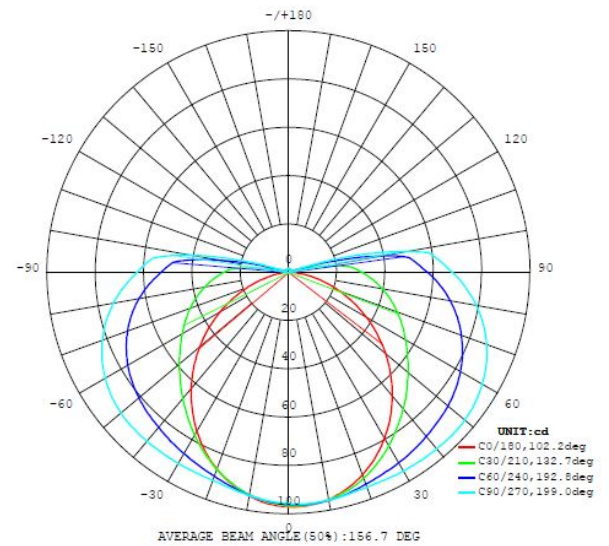

94712 GITA 2

General Information

Material number	94712
Type	wall / ceiling luminaire
Product segment	Indoor
Theme	Bath

Dimensions

Article Height (in mm)	75
Article Width (in mm)	75
Article Length (in mm)	350
Net Weight	0.87 Kilogram

Technical Information

Protection Degree	IP44
Protection Class	2
Mains Voltage	220-240V,50/60Hz
Operation Voltage	220-240V,50/60Hz

Technical changes reserved

Dimmable No

Illuminant 1

Socket Type (1)	LED
Illuminant Type (1)	LED
Illuminant incl. (1)	INCLUSIVE
max. Wattage (1)	8,3W
Nominal Luminous Flux (in lm)	900
Equivalence With Incandescent Lamp (W)	65
Color Temperature	4000K neutral white
Nominal Lifetime (in h)	25000
Switching Cycles	15000
Colour Rendering Index (Ra, CRI)	>80
Energy Efficiency Class	LED - A+
Dimmable	No
Function	LED not replaceable
Rated Lamp Power (0,1W precision)	8.3000
Lumen with Cover	460
Color Tolerance (LED, SDCM)	<6