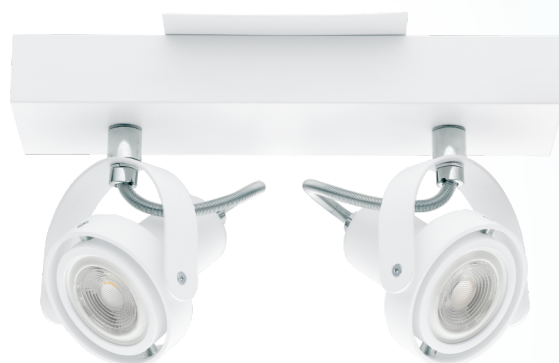

94647A NOVORIO 1

General Information

Material number	94647A
Type	spot
Product segment	Indoor
Theme	sonstige / nicht zuordenbar

Dimensions

Article Width (in mm)	110
Article Length (in mm)	250
Net Weight	1 Kilogram
Article Overhang (in mm)	149

Material & Colour

Enclosure Material	steel, aluminium
Enclosure Colour	white

Functionality

Switch Type	without switch
Battery	No

Illuminant 1

Illuminant Type (1)	GU10-LED
Illuminant incl. (1)	EXCLUSIVE
Socket Type (1)	GU10