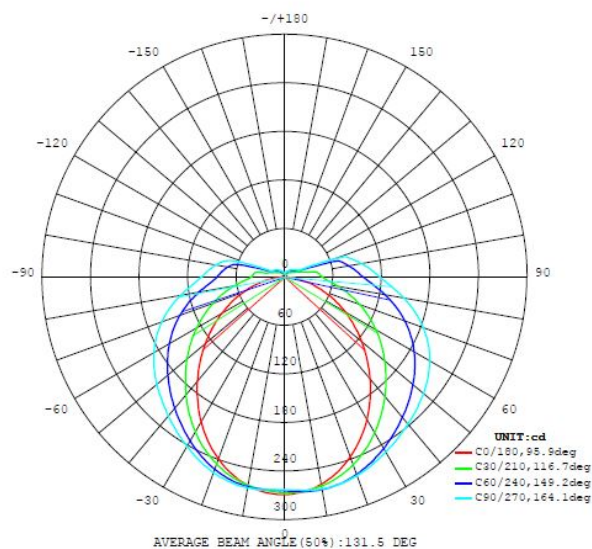

Technical Information

Protection Degree	IP44
Protection Class	1
Mains Voltage	220-240V,50/60Hz
Operation Voltage	220-240V,50/60Hz

Technical changes reserved

Dimmable No

Illuminant 1

Socket Type (1)	LED
Illuminant Type (1)	LED
Illuminant incl. (1)	INCLUSIVE
max. Wattage (1)	16W
Nominal Luminous Flux (in lm)	1500
Equivalence With Incandescent Lamp (W)	100
Color Temperature	4000K neutral white
Nominal Lifetime (in h)	25000
Switching Cycles	15000
Colour Rendering Index (Ra, CRI)	>90
Energy Efficiency Class	LED - A+
Dimmable	No
Function	LED not replaceable
Rated Lamp Power (0,1W precision)	16.6000
Lumen with Cover	1100
Color Tolerance (LED, SDCM)	<6