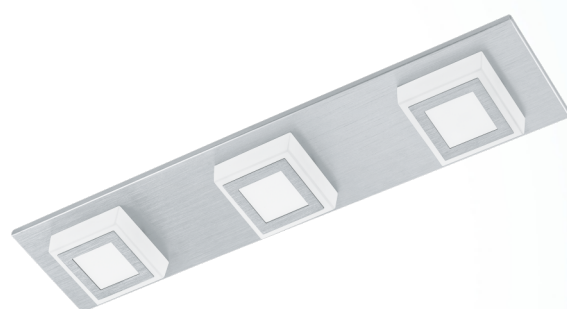

94507 MASIANO

General Information

Material number	94507
Type	wall / ceiling luminaire
Product segment	Indoor
Theme	sonstige / nicht zuordenbar

Dimensions

Article Height (in mm)	50
Article Width (in mm)	100
Article Length (in mm)	450
Net Weight	0.873 Kilogram

Material & Colour

Enclosure Material	aluminium
Enclosure Colour	brushed aluminium
Glass/Shade Material	plastic
Glass/Shade Color	satined

Functionality

Switch Type	without switch
Function	LED replaceable
Battery	No