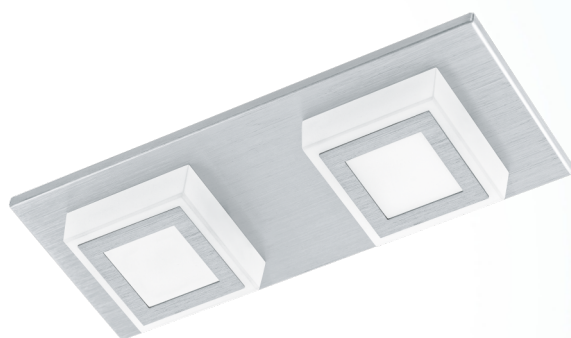

94506 MASIANO

General Information

Material number	94506
Type	wall / ceiling luminaire
Product segment	Indoor
Theme	sonstige / nicht zuordenbar

Dimensions

Article Height (in mm)	50
Article Width (in mm)	100
Article Length (in mm)	250

Material & Colour

Enclosure Material	aluminium
Enclosure Colour	brushed aluminium
Glass/Shade Material	plastic
Glass/Shade Color	satined

Functionality

Switch Type	without switch
Function	LED replaceable
Battery	No