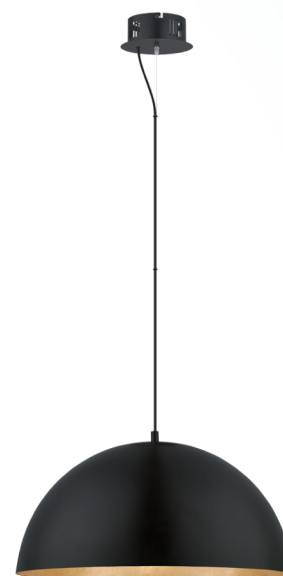

94228A GAETANO

General Information

Material number	94228A
Type	pendant luminaire
Product segment	Indoor
Theme	Vintage

Dimensions

Article Height (in mm)	1830
Article Diameter (in mm)	535
Net Weight	4.788 Kilogram
Canopy Height (in mm)	60
Canopy Diameter (in mm)	130

Material & Colour

Enclosure Material	steel
Enclosure Colour	black
Glass/Shade Material	steel, plastic
Glass/Shade Color	black, gold

Functionality

Switch Type	without switch
Function	LED replaceable
Battery	No

Technical Information

Mains Voltage	120V,60Hz (A)
Operation Voltage	16V
Dimmable	Yes

Technical changes reserved