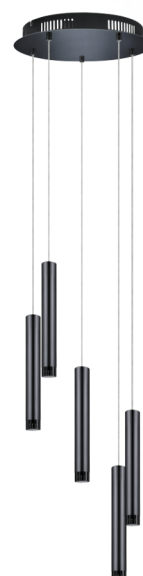

93926A RAPARO

General Information

Material number	93926A
Type	pendant luminaire
Product segment	Indoor
Theme	sonstige / nicht zuordenbar

Dimensions

Article Height (in mm)	1830
Article Diameter (in mm)	320
Net Weight	3.14 Kilogram
Canopy Height (in mm)	40
Canopy Diameter (in mm)	280

Material & Colour

Enclosure Material	steel
Enclosure Colour	nickel-nero

Functionality

Switch Type	without switch
Function	LED replaceable
Battery	No

Technical Information

Mains Voltage	120V
Dimmable	Yes
Certificate	ETL/CE

Technical changes reserved

Illuminant 1

Socket Type (1)	LED
Illuminant Type (1)	LED
Illuminant incl. (1)	INCLUSIVE
max. Wattage (1)	5X4,2W
Dimmable	Yes
Function	LED replaceable

Technical changes reserved