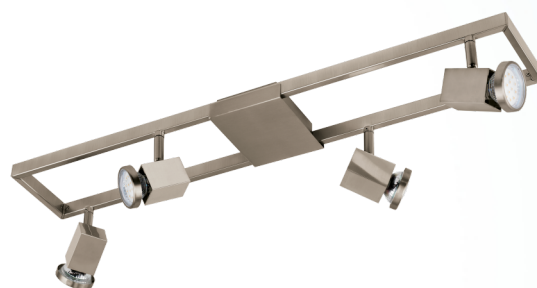

## General Information

Material number	93678
Type	spot
Product segment	Indoor
Theme	sonstige / nicht zuordenbar

## Material & Colour

Enclosure Material	steel, plastic
Enclosure Colour	satın nickel