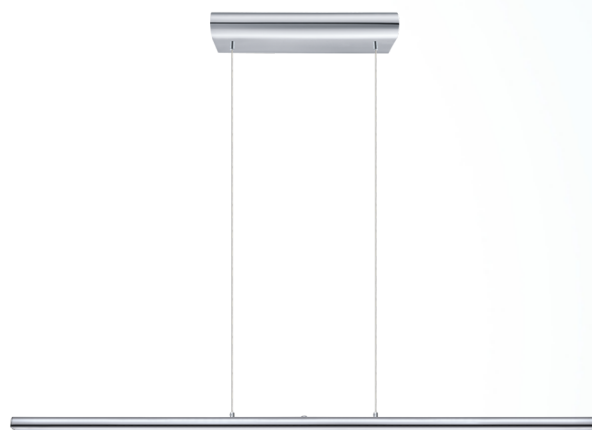

93565A TERROS

General Information

Material number	93565A
Type	pendant luminaire
Product segment	Indoor
Theme	sonstige / nicht zuordenbar

Dimensions

Article Height (in mm)	1830
Article Width (in mm)	135
Article Length (in mm)	970
Net Weight	1.534 Kilogram
Canopy Length (in mm)	300
Canopy Width (in mm)	135
Canopy Height (in mm)	40

Material & Colour

Enclosure Material	aluminium, steel
Enclosure Colour	chrome
Cable Colour	ZZKABFA_TR

Functionality

Switch Type	touchdimmer
Function	LED replaceable
Battery	No

Technical Information

Technical changes reserved