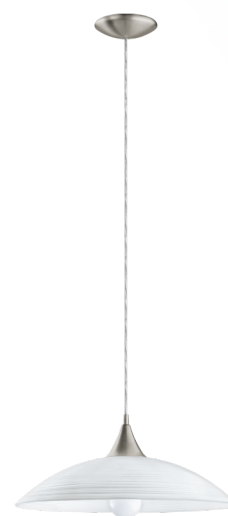

91496 LAZOLO

General Information

Material number	91496
Type	pendant luminaire
Product segment	Indoor
Theme	sonstige / nicht zuordenbar

Dimensions

Article Height (in mm)	1100
Article Diameter (in mm)	420
Net Weight	2.43 Kilogram

Material & Colour

Enclosure Material	steel
Enclosure Colour	satin nickel
Glass/Shade Material	satin glass
Glass/Shade Color	white painted

Functionality

Switch Type	without switch

Technical Information

Protection Degree	IP20
Protection Class	2
Mains Voltage	220-240V,50/60Hz
Operation Voltage	220-240V,50/60Hz

Technical changes reserved