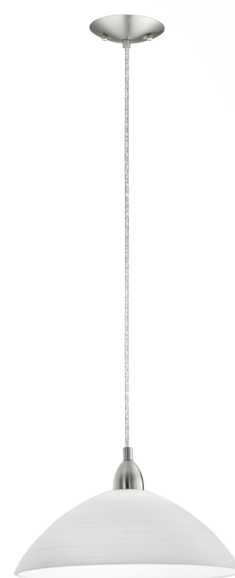

88491A LORD 3

General Information

Material number	88491A
Type	pendant luminaire
Product segment	Indoor
Theme	sonstige / nicht zuordenbar

Dimensions

Article Height (in mm)	1500
Article Diameter (in mm)	360
Net Weight	2.595 Kilogram

Illuminant 1

Illuminant Type (1)	E26-A19
Illuminant incl. (1)	EXCLUSIVE
Socket Type (1)	E26

Technical changes reserved