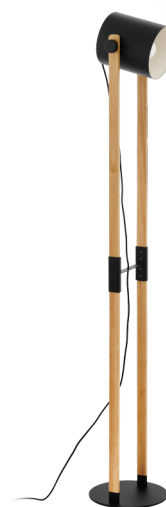

43048 HORNWOOD

General Information

| | |
|-----------------|-----------------|
| Material number | 43048 |
| Type | floor luminaire |
| Product segment | Indoor |
| Theme | Vintage |

Dimensions

| | |
|------------------------|----------------|
| Article Height (in mm) | 1400 |
| Article Width (in mm) | 230 |
| Article Length (in mm) | 230 |
| Net Weight | 3.843 Kilogram |
| Base Diameter (in mm) | 230 |

Material & Colour

| | |
|----------------------|--------------|
| Enclosure Material | steel |
| Enclosure Colour | black, creme |
| Cable Colour | ZZKABFA_ZS |
| Glass/Shade Material | wood |
| Glass/Shade Color | brown |