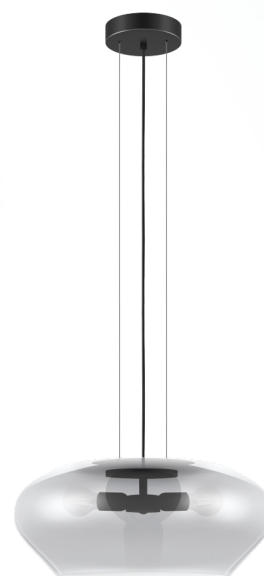

39658A PRIORAT

General Information

Material number	39658A
Type	pendant luminaire
Product segment	Indoor
Theme	Crystal & Design

Dimensions

Article Height (in mm)	1500
Article Diameter (in mm)	500
Net Weight	4.29 Kilogram

Material & Colour

Enclosure Material	steel
Enclosure Colour	black
Glass/Shade Material	glass vaporized
Glass/Shade Color	black-transparent

Functionality

Switch Type	without switch
Function	incl.adapter for 3-light
Battery	No

Technical Information

Mains Voltage	120V,60Hz (A)
Operation Voltage	120V

Illuminant 1

Technical changes reserved