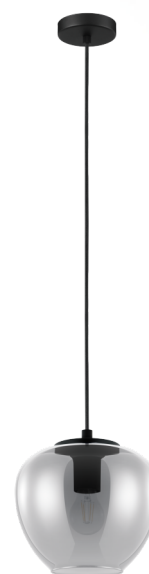

39656A PRIORAT

General Information

Material number	39656A
Type	pendant luminaire
Product segment	Indoor
Theme	Crystal & Design

Dimensions

Article Height (in mm)	1500
Article Diameter (in mm)	235
Net Weight	1.2 Kilogram

Material & Colour

Enclosure Material	steel
Enclosure Colour	black
Glass/Shade Material	glass vaporized
Glass/Shade Color	black-transparent

Functionality

Switch Type	without switch
Battery	No

Technical Information

Mains Voltage	120V,60Hz (A)
Operation Voltage	120V

Illuminant 1

Illuminant Type (1)	E26-A19

Technical changes reserved