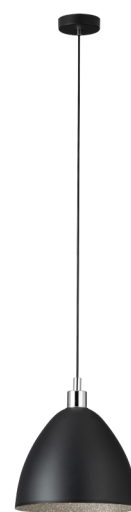

39488 MAREPERLA

General Information

Material number	39488
Type	pendant luminaire
Product segment	Indoor
Theme	Crystal & Design

Dimensions

Article Height (in mm)	1100
Article Diameter (in mm)	275
Net Weight	1.383 Kilogram

Material & Colour

Enclosure Material	steel
Enclosure Colour	black, crystal optics

Functionality

Switch Type	without switch
Battery	No

Technical Information

Protection Class	2
Mains Voltage	220-240V,50/60Hz
Operation Voltage	220-240V,50/60Hz

Illuminant 1

Illuminant Type (1)	E27
Illuminant incl. (1)	EXCLUSIVE

Technical changes reserved