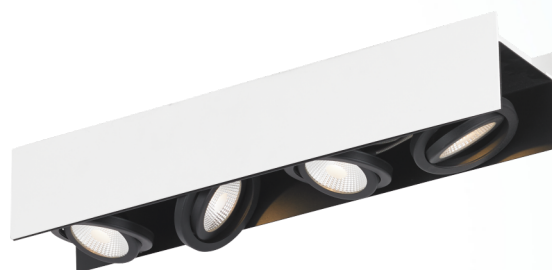

### General Information

Material number	39318A
Type	ceiling luminaire
Product segment	Indoor
Theme	Crystal & Design

### Dimensions

Article Height (in mm)	110
Article Width (in mm)	128
Article Length (in mm)	620
Net Weight	4.92 Kilogram
Canopy Length (in mm)	620
Canopy Width (in mm)	128
Canopy Height (in mm)	110

### Material & Colour

Enclosure Material	aluminium, steel
Enclosure Colour	white, black