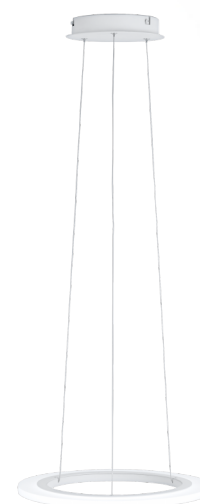

39269 PENAFORTE

General Information

Material number	39269
Type	pendant luminaire
Product segment	Indoor
Theme	Crystal & Design

Dimensions

Article Height (in mm)	1500
Article Diameter (in mm)	390
Net Weight	2.71 Kilogram

Material & Colour

Enclosure Material	aluminium
Enclosure Colour	white
Glass/Shade Material	plastic
Glass/Shade Color	white

Functionality

Switch Type	without switch
Function	LED not replaceable
Battery	No

Technical Information

Protection Class	2
Mains Voltage	220-240V,50/60Hz
Dimmable	Yes

Technical changes reserved