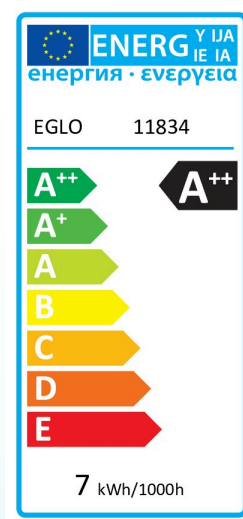

204136A RAMARO

General Information

Material number	204136A
Type	wall luminaire
Product segment	Indoor
Theme	sonstige / nicht zuordenbar

Dimensions

Article Height (in mm)	111
Article Width (in mm)	1197
Net Weight	2.4 Kilogram
Canopy Length (in mm)	160
Canopy Width (in mm)	110
Canopy Height (in mm)	20
Article Overhang (in mm)	67

Material & Colour

Enclosure Material	plastic
Enclosure Colour	chrome
Glass/Shade Material	plastic
Glass/Shade Color	white

Functionality

Switch Type	without switch
Function	LED not replaceable
Battery	No

Technical changes reserved