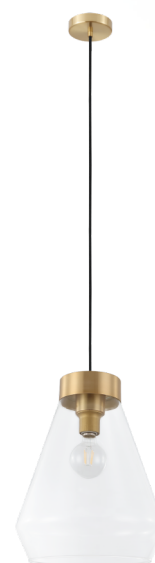

204099A MONTEY

General Information

Material number	204099A
Type	pendant luminaire
Product segment	Indoor
Theme	sonstige / nicht zuordenbar

Dimensions

Article Height (in mm)	2250
Article Diameter (in mm)	305
Net Weight	2.389 Kilogram

Material & Colour

Enclosure Material	steel
Enclosure Colour	gold-coloured
Glass/Shade Material	glass
Glass/Shade Color	clear

Functionality

Switch Type	without switch
Battery	No

Technical Information

Mains Voltage	120V,60Hz (A)
Operation Voltage	120V

Technical changes reserved

Illuminant 1

Illuminant Type (1)

Illuminant incl. (1)

Socket Type (1)

E26-A19

EXCLUSIVE

E26