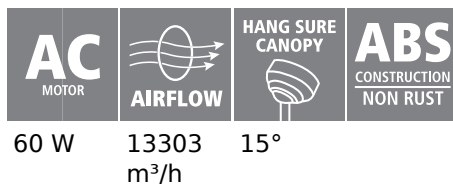

Fan

Motor Type	AC
Motor dimension in MM (Ø x H)	172x14
Motor Wattage	60
Adjustable Canopy	15°
Blade pitch in degree	9,5°
Blade Quantity	4
Mains Voltage	220-240V, 50Hz

Functions

Function	control via wall switch indoor and covered outdoor area reversible 3 speeds
----------	-----------------------------------------------------------------------------------------

Technical changes reserved

Material & Colour

Blade Material	ABS
Blade Colour	black matt
Canopy Material	ABS
Canopy Colour	black matt
Enclosure Material	ABS
Enclosure Colour	black matt

Performance

Wattage by air movement (1)	14.4
Wattage by air movement (2)	32.7
Wattage by air movement (3)	61
RPM (1)	95
RPM (2)	150
RPM (3)	205
Air Movement m ³ /Hr (1)	5103
Air Movement m ³ /Hr (2)	9364
Air Movement m ³ /Hr (3)	13303