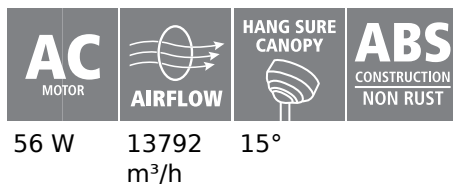

Fan

Motor Type	AC
Motor dimension in MM (Ø x H)	172x14
Motor Wattage	56
Adjustable Canopy	15°
Blade pitch in degree	9,5°
Blade Quantity	4
Mains Voltage	220-240V, 50Hz

Functions

Function	control via wall switch indoor and covered outdoor area reversible 3 speeds
----------	-----------------------------------------------------------------------------------------

Technical changes reserved

Material & Colour

Blade Material	ABS
Blade Colour	black matt
Canopy Material	ABS
Canopy Colour	black matt
Enclosure Material	ABS
Enclosure Colour	black matt

Performance

Wattage by air movement (1)	14.5
Wattage by air movement (2)	32.7
Wattage by air movement (3)	59.5
RPM (1)	110
RPM (2)	170
RPM (3)	230
Air Movement m3/Hr (1)	5632
Air Movement m3/Hr (2)	9648
Air Movement m3/Hr (3)	13792