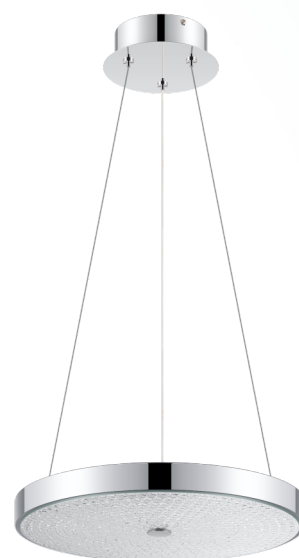

203451A AREZZO 3

General Information

Material number	203451A
Type	pendant luminaire
Product segment	Indoor
Theme	sonstige / nicht zuordenbar

Dimensions

Article Height (in mm)	1930
Article Diameter (in mm)	380
Net Weight	3.75 Kilogram
Canopy Height (in mm)	50
Canopy Diameter (in mm)	130

Material & Colour

Enclosure Material	steel
Enclosure Colour	chrome
Cable Colour	ZZKABFA_TR
Glass/Shade Material	glass with crystals
Glass/Shade Colour	clear

Functionality

Switch Type	without switch
Function	LED replaceable
Battery	No