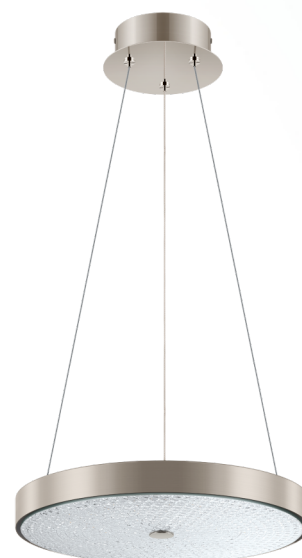

203446A AREZZO 3

General Information

Material number	203446A
Type	pendant luminaire
Product segment	Indoor
Theme	sonstige / nicht zuordenbar

Dimensions

Article Height (in mm)	1930
Article Diameter (in mm)	380
Net Weight	3.75 Kilogram
Canopy Height (in mm)	50
Canopy Diameter (in mm)	130

Material & Colour

Enclosure Material	steel
Enclosure Colour	satin nickel
Cable Colour	ZZKABFA_TR
Glass/Shade Material	glass with crystals
Glass/Shade Colour	clear

Functionality

Switch Type	without switch
Function	LED replaceable
Battery	No