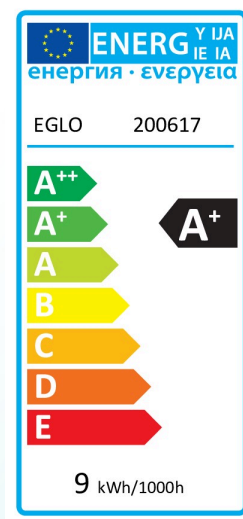

Technical Information

Mains Voltage	120V,60Hz (A)
Operation Voltage	6V

Technical changes reserved