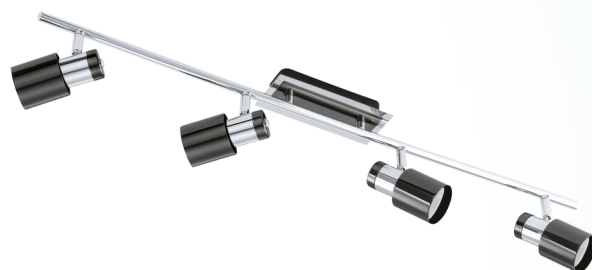

200674 DAVIDA 1

General Information

Material number	200674
Type	spot
Product segment	Indoor
Theme	sonstige / nicht zuordenbar

Dimensions

Article Width (in mm)	70
Article Length (in mm)	780
Net Weight	1.823 Kilogram

Material & Colour

Enclosure Material	steel
Enclosure Colour	nickel-nero

Functionality

Switch Type	without switch
Battery	No

Technical Information

Protection Class	1
Dimmable	Yes

Illuminant 1

Socket Type (1)	GU10
-----------------	------

Technical changes reserved

Illuminant Type (1)	GU10-LED
Illuminant incl. (1)	INCLUSIVE
max. Wattage (1)	1X5W
Beamangle (in °)	38
Nominal Luminous Flux (in lm)	400
Equivalence With Incandescent Lamp (W)	50
Color Temperature	4000K neutral white
Nominal Lifetime (in h)	25000
Switching Cycles	15000
Colour Rendering Index (Ra, CRI)	>80
Energy Efficiency Class	A+
kW/1000h	5
Rated Lamp Power (0,1W precision)	5
Color Tolerance (LED, SDCM)	<6