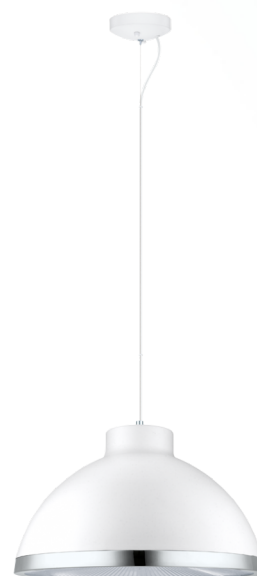

200258A **DEBED**

General Information

Material number	200258A
Type	pendant luminaire
Product segment	Indoor
Theme	sonstige / nicht zuordenbar

Dimensions

Article Height (in mm)	1500
Article Diameter (in mm)	500
Net Weight	5 Kilogram

Material & Colour

Enclosure Material	steel
Enclosure Colour	white, chrome
Glass/Shade Material	plastic
Glass/Shade Color	clear

Functionality

Switch Type	without switch
Battery	No

Illuminant 1

Illuminant Type (1)	E26
Illuminant incl. (1)	EXCLUSIVE
Socket Type (1)	E26

Technical changes reserved