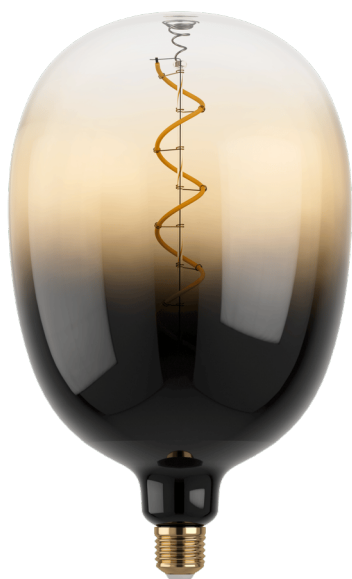

12553 LM_LED_E27 - V1

EGLO Leuchten GmbH, Heiligkreuz 22, 6136 Pill, AT

General Information

Trade mark	EGLO
Material number	12553
Type	lightbulb
Light colour Complete	WARM WHITE
Illuminant Type (1)	E27-LED-T180
EAN/UPC	9002759125530

Dimensions

Article Diameter (in mm/in)	180
Article Length (in mm/in)	295

Technical Information

Equivalent power (W)	11
Nominal Lifetime (in h)	25,000
Lighting Technology	LED
Lamp cap (Socket)	E27
Connected light source	No
Rated useful lumen	100
Color temperature (K)	1700
Nominal wattage (W)	4
Chromaticity coordinates x (1)	0,5687
Chromaticity coordinates y (1)	0,4151
Color rendering index (CRI)	80
R9	30
Lamp survival factor @3000h	> = 90 %
Lumen maintenance factor @3000h % in decimal number	0,96
Flicker Metric / Pst LM	1
Stroboscopic Effect Metric / SVM	0,4

12553

LM_LED_E27 - V1

								
E27	1700K	25000 h		220-2 40V,5 0/60H z	220-2 40V,5 0/60H z		80	