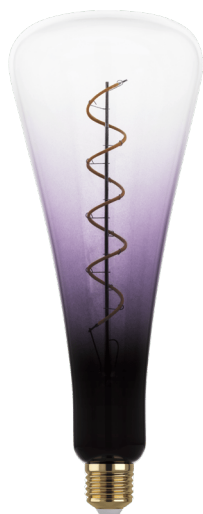

12276 LM_LED_E27 - V1

EGLO Leuchten GmbH, Heiligkreuz 22, 6136 Pill, AT

General Information

Trade mark	EGLO
Material number	12276
Type	lightbulb
Light colour Complete	WARM WHITE
Illuminant Type (1)	E27-LED-T110
EAN/UPC	9002759122768

Dimensions

Article Diameter (in mm/in)	110
Article Length (in mm/in)	280

Technical Information

Equivalent power (W)	12
item-number LED-board (1)	12276
Lighting Technology	LED
Lamp cap (Socket)	E27
Connected light source	No
Energy consumption (kWh/1000h)	4
Rated useful lumen	120
Color temperature (K)	1800
Nominal wattage (W)	4
Chromaticity coordinates x (1)	0,5425
Chromaticity coordinates y (1)	0,4123
Color rendering index (CRI)	80
Lamp survival factor @3000h	> = 90 %
Lumen maintenance factor @3000h % in decimal number	0,93

12276

LM_LED_E27 - V1

E27

1800K

220-2
40V,5
0/60H
z