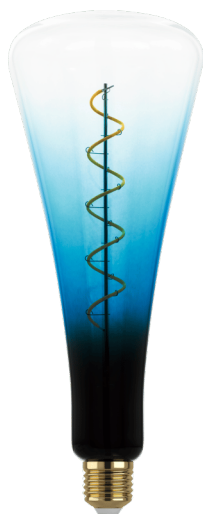

12274 LM_LED_E27 - V1

EGLO Leuchten GmbH, Heiligkreuz 22, 6136 Pill, AT

General Information

Trade mark	EGLO
Material number	12274
Type	lightbulb
Light colour Complete	WARM WHITE
Illuminant Type (1)	E27-LED-T110
EAN/UPC	9002759122744

Dimensions

Article Diameter (in mm/in)	110
Article Length (in mm/in)	280

Technical Information

Equivalent power (W)	12
item-number LED-board (1)	12274
Lighting Technology	LED
Lamp cap (Socket)	E27
Connected light source	No
Energy consumption (kWh/1000h)	4
Rated useful lumen	120
Beam angle (°) - at measurement	360
Color temperature (K)	2000
Nominal wattage (W)	4
Chromaticity coordinates x (1)	0,5374
Chromaticity coordinates y (1)	0,4204
Color rendering index (CRI)	80
Lamp survival factor @3000h	> = 90 %
Lumen maintenance factor @3000h % in decimal number	0,93

12274

LM_LED_E27 - V1

E27

2000K

220-2
40V,5
0/60H
Z