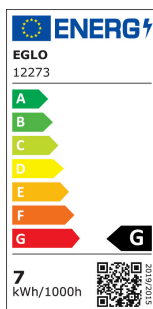

# 12273 LM\_LED\_E27 - V1

COMMISSION DELEGATED REGULATION (EU) 2019/2015  
with regard to energy labelling of light sources

EGLO Leuchten GmbH, Heiligkreuz 22, 6136 Pill, AT

## General information

Trade mark	EGLO
Materialnummer	12273
Type	Lyskilde
Lysfarve samlet (Ra)	WHITE
Lyskildetype (1)	E27-LED-R63
EAN/UPC	9002759122737
Energieeffektivitetsklasse	G

### Teknisk information

Equivalent power (W)	41
item-number LED-board (1)	12273
Lighting Technology	LED
Directional Light source	eglo.no
Lamp cap (Socket)	E27
Mains light source	eglo.yes
Connected light source	eglo.no
Colour-tunable light source	eglo.no
High luminance light source	eglo.no
Dimmable (bulb, board, stripe,...)	eglo.no
Energy consumption (kWh/1000h)	7
Rated useful lumen	500
Color temperature (K)	4000
Nominal wattage (W)	6,50
Standby power (P sb, W)	0
Chromaticity coordinates x (1)	0,3802
Chromaticity coordinates y (1)	0,3817
Color rendering index (CRI)	94
R9	75
Lamp survival factor @3000h	> = 90 %
Lumen maintenance factor @3000h % in decimal number	0,96
Displacement factor DF (PF)	0,50
Flicker Metric / Pst LM	1
Stroboscopic Effect Metric / SVM	0,4