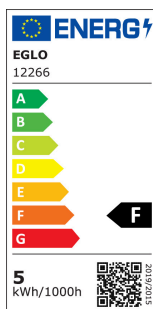

# 12266 LM\_LED\_E27 - V1

COMMISSION DELEGATED REGULATION (EU) 2019/2015  
with regard to energy labelling of light sources

EGLO Leuchten GmbH, Heiligkreuz 22, 6136 Pill, AT

## General information

Trade mark	EGLO
Materialnummer	12266
Type	Lyskilde
Lysfarve samlet (Ra)	WHITE
Lyskildetype (1)	E27-LED-G45
EAN/UPC	9002759122669
Energieeffektivitetsklasse	F

## Teknisk information

Equivalent power (W)	40
item-number LED-board (1)	12266
Lighting Technology	LED
Directional Light source	eglo.no
Lamp cap (Socket)	E27
Mains light source	eglo.yes
Connected light source	eglo.no
Colour-tunable light source	eglo.no
High luminance light source	eglo.no
Dimmable (bulb, board, stripe,...)	eglo.no
Energy consumption (kWh/1000h)	5
Rated useful lumen	470
Color temperature (K)	4000
Nominal wattage (W)	5
Standby power (P sb, W)	0
Chromaticity coordinates x (1)	0,3797
Chromaticity coordinates y (1)	0,3791
Color rendering index (CRI)	95
R9	79
Lamp survival factor @3000h	> = 90 %
Lumen maintenance factor @3000h % in decimal number	0,96
Displacement factor DF (PF)	0,50
Flicker Metric / Pst LM	1
Stroboscopic Effect Metric / SVM	0,4