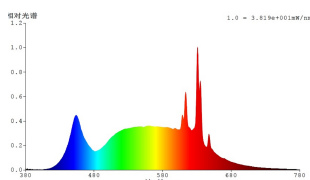

Teknisk information

Equivalent power (W)	60
Nominal levetid (i timer)	25000
item-number LED-board (1)	11936
Lighting Technology	LED
Directional Light source	eglo.no
Lamp cap (Socket)	E27
Mains light source	eglo.yes
Connected light source	eglo.no
Colour-tunable light source	eglo.no
High luminance light source	eglo.no
Dimmable (bulb, board, stripe,...)	eglo.no
Energy consumption (kWh/1000h)	9
Rated useful lumen	806
Color temperature (K)	4000
Nominal wattage (W)	9
Standby power (P sb, W)	0
Chromaticity coordinates x (1)	0,3762
Chromaticity coordinates y (1)	0,3753
Color rendering index (CRI)	95
R9	77
Lamp survival factor @3000h	> = 90 %
Lumen maintenance factor @3000h % in decimal number	0,96
Displacement factor DF (PF)	0,50
Flicker Metric / Pst LM	1
Stroboscopic Effect Metric / SVM	0,4

Information afbryder

Tænd-/slukcyklusser 100000

Tekniske ændringer forbeholdes

2/2