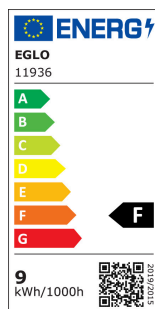

# 11936 LM\_LED\_E27 - V1

COMMISSION DELEGATED REGULATION (EU) 2019/2015  
with regard to energy labelling of light sources

EGLO Leuchten GmbH, Heiligkreuz 22, 6136 Pill, AT

## General information

Trade mark	EGLO
Materialnummer	11936
Type	Lyskilde
Lysfarve samlet (Ra)	WHITE
Lyskildetype (1)	E27-LED-A60
EAN/UPC	9002759119362
Energieeffektivitetsklasse	F

## Teknisk information

Equivalent power (W)	60
Nominal levetid (i timer)	25000
item-number LED-board (1)	11936
Lighting Technology	LED
Directional Light source	eglo.no
Lamp cap (Socket)	E27
Mains light source	eglo.yes
Connected light source	eglo.no
Colour-tunable light source	eglo.no
High luminance light source	eglo.no
Dimmable (bulb, board, stripe,...)	eglo.no
Energy consumption (kWh/1000h)	9
Rated useful lumen	806
Color temperature (K)	4000
Nominal wattage (W)	9
Standby power (P sb, W)	0
Chromaticity coordinates x (1)	0,3762
Chromaticity coordinates y (1)	0,3753
Color rendering index (CRI)	95
R9	77
Lamp survival factor @3000h	> = 90 %
Lumen maintenance factor @3000h % in decimal number	0,96
Displacement factor DF (PF)	0,50
Flicker Metric / Pst LM	1
Stroboscopic Effect Metric / SVM	0,4