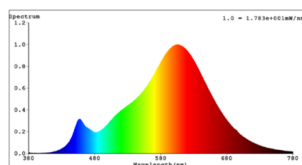

Tekniske ændringer forbeholdes

2/2