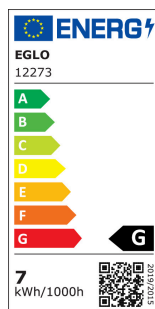

12273 LM_LED_E27 - V1

COMMISSION DELEGATED REGULATION (EU) 2019/2015
with regard to energy labelling of light sources

EGLO Leuchten GmbH, Heiligkreuz 22, 6136 Pill, AT

Opće informacije

Trade mark	EGLO
Materijal broj	12273
Tip	Žarulje
Boja svjetla	WHITE
Tip žarulje (1)	E27-LED-R63
EAN kod	9002759122737
Klasa energetske efikasnosti	G

Dimenzije

Promjer proizvoda (u mm)	63
Dužina proizvoda (u mm)	99

Tehnički podaci

Equivalent power (W)	41
item-number LED-board (1)	12273
Lighting Technology	LED
Directional Light source	No
Lamp cap (Socket)	E27
Mains light source	Yes
Connected light source	No
Colour-tunable light source	No
High luminance light source	No
Dimmable (bulb, board, stripe,...)	No
Energy consumption (kWh/1000h)	7
Rated useful lumen	500
Color temperature (K)	4000
Nominal wattage (W)	6,50
Standby power (P sb, W)	0
Chromaticity coordinates x (1)	0,3802
Chromaticity coordinates y (1)	0,3817
Color rendering index (CRI)	94
R9	75
Lamp survival factor @3000h	> = 90 %
Lumen maintenance factor @3000h % in decimal number	0,96
Displacement factor DF (PF)	0,50
Flicker Metric / Pst LM	1
Stroboscopic Effect Metric / SVM	0,4