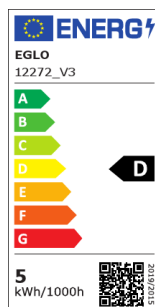

# 12272 LM\_LED\_E27 - V2

COMMISSION DELEGATED REGULATION (EU) 2019/2015  
with regard to energy labelling of light sources

EGLO Leuchten GmbH, Heiligkreuz 22, 6136 Pill, AT

## Opće informacije

Trade mark	EGLO
Materijal broj	12272
Tip	Žarulje
Boja svjetla	WARM WHITE
Tip žarulje (1)	E27-LED-R63
EAN kod	9002759122720

### Tehnički podaci

Equivalent power (W)	48
item-number LED-board (1)	12272
Lighting Technology	LED
Directional Light source	No
Lamp cap (Socket)	E27
Mains light source	Yes
Connected light source	No
Colour-tunable light source	No
High luminance light source	No
Dimmable (bulb, board, stripe,...)	No
Energy consumption (kWh/1000h)	5
Rated useful lumen	600
Beam angle (°) - at measurement	360
Color temperature (K)	3000
Nominal wattage (W)	4,4
Chromaticity coordinates x (1)	0,44
Chromaticity coordinates y (1)	0,403
Color rendering index (CRI)	90
Lamp survival factor @3000h	> = 90 %
Lumen maintenance factor @3000h % in decimal number	0,96
Flicker Metric / Pst LM	0,2
Stroboscopic Effect Metric / SVM	0,4