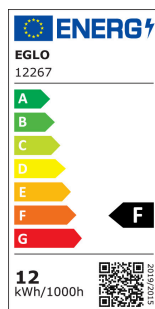

# 12267 LM\_LED\_E27 - V1

COMMISSION DELEGATED REGULATION (EU) 2019/2015  
with regard to energy labelling of light sources

EGLO Leuchten GmbH, Heiligkreuz 22, 6136 Pill, AT

## Opće informacije

Trade mark	EGLO
Materijal broj	12267
Tip	Žarulje
Boja svjetla	WARM WHITE
Tip žarulje (1)	E27-LED-G95
EAN kod	9002759122676
Klasa energetske efikasnosti	F

### Tehnički podaci

Equivalent power (W)	75
item-number LED-board (1)	12267
Lighting Technology	LED
Directional Light source	No
Lamp cap (Socket)	E27
Mains light source	Yes
Connected light source	No
Colour-tunable light source	No
High luminance light source	No
Dimmable (bulb, board, stripe,...)	No
Energy consumption (kWh/1000h)	12
Rated useful lumen	1055
Color temperature (K)	3000
Nominal wattage (W)	11,80
Standby power (P sb, W)	0
Chromaticity coordinates x (1)	0,4419
Chromaticity coordinates y (1)	0,4033
Color rendering index (CRI)	94
R9	65
Lamp survival factor @3000h	> = 90 %
Lumen maintenance factor @3000h % in decimal number	0,96
Displacement factor DF (PF)	0,70
Flicker Metric / Pst LM	1
Stroboscopic Effect Metric / SVM	0,4