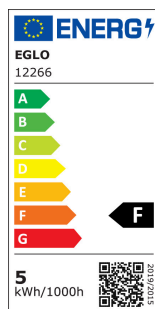

12266 LM_LED_E27 - V1

COMMISSION DELEGATED REGULATION (EU) 2019/2015
with regard to energy labelling of light sources

EGLO Leuchten GmbH, Heiligkreuz 22, 6136 Pill, AT

Opće informacije

Trade mark	EGLO
Materijal broj	12266
Tip	Žarulje
Boja svjetla	WHITE
Tip žarulje (1)	E27-LED-G45
EAN kod	9002759122669
Klasa energetske efikasnosti	F

Dimenzije

Promjer proizvoda (u mm)	47
Dužina proizvoda (u mm)	88

Tehnički podaci

Equivalent power (W)	40
item-number LED-board (1)	12266
Lighting Technology	LED
Directional Light source	No
Lamp cap (Socket)	E27
Mains light source	Yes
Connected light source	No
Colour-tunable light source	No
High luminance light source	No
Dimmable (bulb, board, stripe,...)	No
Energy consumption (kWh/1000h)	5
Rated useful lumen	470
Color temperature (K)	4000
Nominal wattage (W)	5
Standby power (P sb, W)	0
Chromaticity coordinates x (1)	0,3797
Chromaticity coordinates y (1)	0,3791
Color rendering index (CRI)	95
R9	79
Lamp survival factor @3000h	> = 90 %
Lumen maintenance factor @3000h % in decimal number	0,96
Displacement factor DF (PF)	0,50
Flicker Metric / Pst LM	1
Stroboscopic Effect Metric / SVM	0,4