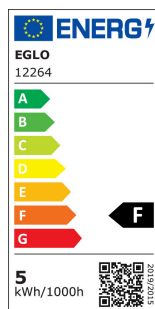

12264 LM_LED_E14 - V1

COMMISSION DELEGATED REGULATION (EU) 2019/2015
with regard to energy labelling of light sources

EGLO Leuchten GmbH, Heiligkreuz 22, 6136 Pill, AT

Opće informacije

Trade mark	EGLO
Materijal broj	12264
Tip	Žarulje
Boja svjetla	WHITE
Tip žarulje (1)	E14-LED-C37
EAN kod	9002759122645
Klasa energetske efikasnosti	F

Dimenzije

Promjer proizvoda (u mm)	37
Dužina proizvoda (u mm)	107

Tehnički podaci

Equivalent power (W)	40
item-number LED-board (1)	12264
Lighting Technology	LED
Directional Light source	No
Lamp cap (Socket)	E14
Mains light source	Yes
Connected light source	No
Colour-tunable light source	No
High luminance light source	No
Dimmable (bulb, board, stripe,...)	No
Energy consumption (kWh/1000h)	5
Rated useful lumen	470
Color temperature (K)	4000
Nominal wattage (W)	5
Standby power (P sb, W)	0
Chromaticity coordinates x (1)	0,3803
Chromaticity coordinates y (1)	0,3797
Color rendering index (CRI)	95
R9	78
Lamp survival factor @3000h	> = 90 %
Lumen maintenance factor @3000h % in decimal number	0,96
Displacement factor DF (PF)	0,50
Flicker Metric / Pst LM	1
Stroboscopic Effect Metric / SVM	0,4