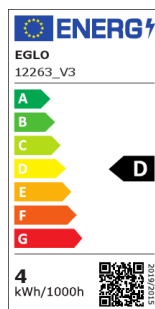

12263 LM_LED_E14 - V2

COMMISSION DELEGATED REGULATION (EU) 2019/2015
with regard to energy labelling of light sources

EGLO Leuchten GmbH, Heiligkreuz 22, 6136 Pill, AT

Opće informacije

Trade mark	EGLO
Materijal broj	12263
Tip	Žarulje
Boja svjetla	WARM WHITE
Tip žarulje (1)	E14-LED-C37
EAN kod	9002759122638

Dimenzije

Promjer proizvoda (u mm/in)	37
Dužina proizvoda (u mm/in)	100

Tehnički podaci

Equivalent power (W)	40
item-number LED-board (1)	12263
Lighting Technology	LED
Directional Light source	No
Lamp cap (Socket)	E14
Mains light source	Yes
Connected light source	No
Colour-tunable light source	No
High luminance light source	No
Dimmable (bulb, board, stripe,...)	No
Energy consumption (kWh/1000h)	4
Rated useful lumen	470
Beam angle (°) - at measurement	360
Color temperature (K)	3000
Nominal wattage (W)	3,4
Chromaticity coordinates x (1)	0,44
Chromaticity coordinates y (1)	0,403
Color rendering index (CRI)	90
Lamp survival factor @3000h	> = 90 %
Lumen maintenance factor @3000h % in decimal number	0,96
Flicker Metric / Pst LM	0,2
Stroboscopic Effect Metric / SVM	0,4