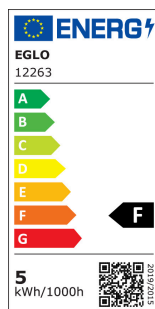

12263 LM_LED_E14 - V1

COMMISSION DELEGATED REGULATION (EU) 2019/2015
with regard to energy labelling of light sources

EGLO Leuchten GmbH, Heiligkreuz 22, 6136 Pill, AT

Opće informacije

Trade mark	EGLO
Materijal broj	12263
Tip	Žarulje
Boja svjetla	WARM WHITE
Tip žarulje (1)	E14-LED-C37
EAN kod	9002759122638
Klasa energetske efikasnosti	F

Dimenzije

Promjer proizvoda (u mm)	37
Dužina proizvoda (u mm)	107

12263

LM_LED_E14 - V1

Tehnički podaci

Equivalent power (W)	40
item-number LED-board (1)	12263
Lighting Technology	LED
Directional Light source	No
Lamp cap (Socket)	E14
Mains light source	Yes
Connected light source	No
Colour-tunable light source	No
High luminance light source	No
Dimmable (bulb, board, stripe,...)	No
Energy consumption (kWh/1000h)	5
Rated useful lumen	470
Color temperature (K)	3000
Nominal wattage (W)	5
Standby power (P sb, W)	0
Chromaticity coordinates x (1)	0,4372
Chromaticity coordinates y (1)	0,3967
Color rendering index (CRI)	94
R9	63
Lamp survival factor @3000h	> = 90 %
Lumen maintenance factor @3000h % in decimal number	0,96
Displacement factor DF (PF)	0,50
Flicker Metric / Pst LM	1
Stroboscopic Effect Metric / SVM	0,4