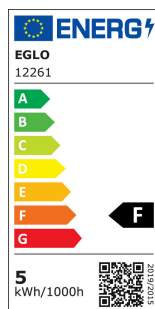

12261 LM_LED_E14 - V1

COMMISSION DELEGATED REGULATION (EU) 2019/2015
with regard to energy labelling of light sources

EGLO Leuchten GmbH, Heiligkreuz 22, 6136 Pill, AT

Opće informacije

Trade mark	EGLO
Materijal broj	12261
Tip	Žarulje
Boja svjetla	WARM WHITE
Tip žarulje (1)	E14-LED-P45
EAN kod	9002759122614
Klasa energetske efikasnosti	F

Dimenzije

Promjer proizvoda (u mm)	47
Dužina proizvoda (u mm)	90

12261

LM_LED_E14 - V1

Tehnički podaci

Equivalent power (W)	40
item-number LED-board (1)	12261
Lighting Technology	LED
Directional Light source	No
Lamp cap (Socket)	E14
Mains light source	Yes
Connected light source	No
Colour-tunable light source	No
High luminance light source	No
Dimmable (bulb, board, stripe,...)	No
Energy consumption (kWh/1000h)	5
Rated useful lumen	470
Color temperature (K)	3000
Nominal wattage (W)	5
Standby power (P sb, W)	0
Chromaticity coordinates x (1)	0,4375
Chromaticity coordinates y (1)	0,3971
Color rendering index (CRI)	94
R9	64
Lamp survival factor @3000h	> = 90 %
Lumen maintenance factor @3000h % in decimal number	0,96
Displacement factor DF (PF)	0,50
Flicker Metric / Pst LM	1
Stroboscopic Effect Metric / SVM	0,4