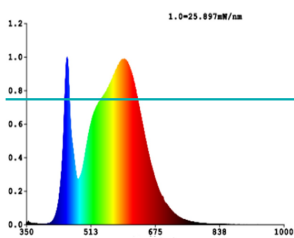

12234

LM_LED_E27 - V1

Tehnički podaci

Equivalent power (W)	60
Nominalna struja (u mA)	50
Nominalni životni vijek (u h)	20000
Nazivna snaga lampe (preciznost 0,1W)	6
Nazivni životni vijek (u h)	20.000
item-number LED-board (1)	12234
Lighting Technology	LED
Directional Light source	No
Lamp cap (Socket)	E27
Mains light source	Yes
Connected light source	Yes
Colour-tunable light source	No
High luminance light source	No
Dimmable (bulb, board, stripe,...)	No
Energy consumption (kWh/1000h)	6
Rated useful lumen	806
Beam angle (°) - at measurement	360
Color temperature (K)	4000
Nominal wattage (W)	6
Standby power (P sb, W)	0,50
Chromaticity coordinates x (1)	0,38
Chromaticity coordinates y (1)	0,38
Color rendering index (CRI)	80
Lamp survival factor @3000h	> = 90 %
Lumen maintenance factor @3000h % in decimal number	0,93
Displacement factor DF (PF)	0,50
Flicker Metric / Pst LM	0,1
Stroboscopic Effect Metric / SVM	0,1

Podaci o prekidaču

Funkcija	upravljanje preko APP + daljinskog uprav
Vrijeme početka	<0,5 sec
Vrijeme zagrijavanja do 60%	< 1 sec
Prebacivanje ciklusa	25.000

Zadržane su tehničke promjene

2/2