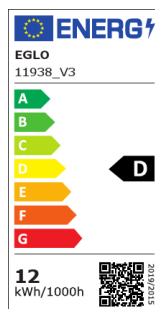

11938 LM_LED_E27 - V1

COMMISSION DELEGATED REGULATION (EU) 2019/2015
with regard to energy labelling of light sources

EGLO Leuchten GmbH, Heiligkreuz 22, 6136 Pill, AT

Opće informacije

Trade mark	EGLO
Materijal broj	11938
Tip	Žarulje
Boja svjetla	WHITE
Tip žarulje (1)	E27-LED-A60
EAN kod	9002759119386

Dimenzije

Promjer proizvoda (u mm/in)	60
Dužina proizvoda (u mm/in)	110

Tehnički podaci

Equivalent power (W)	100
item-number LED-board (1)	11938
Lighting Technology	LED
Directional Light source	No
Lamp cap (Socket)	E27
Mains light source	Yes
Connected light source	No
Colour-tunable light source	No
High luminance light source	No
Dimmable (bulb, board, stripe,...)	No
Energy consumption (kWh/1000h)	11
Rated useful lumen	1521
Beam angle (°) - at measurement	360
Color temperature (K)	4000
Nominal wattage (W)	11,2
Chromaticity coordinates x (1)	0,38
Chromaticity coordinates y (1)	0,38
Color rendering index (CRI)	90
Lamp survival factor @3000h	> = 90 %
Lumen maintenance factor @3000h % in decimal number	0,96
Displacement factor DF (PF)	0,7
Flicker Metric / Pst LM	0,1
Stroboscopic Effect Metric / SVM	0,1